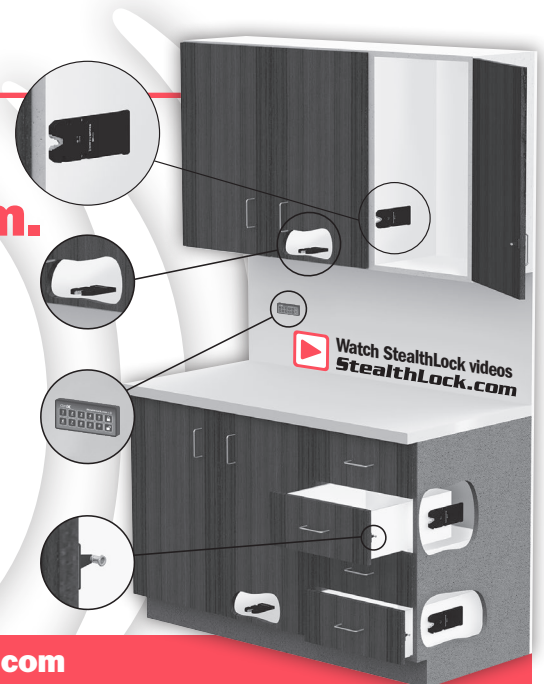

## StealthLock)))

**The StealthLock<sup>®</sup> is a keyless, invisible cabinet locking system.**

**Perfect for wood applications in Education, Healthcare, Office and other areas**

- ➔ Radio frequency technology permits the transmitter pad to be stored anywhere - leaving no trace of visible hardware or signs of being secured
- ➔ Allows multiple wood cabinet doors or drawers to be locked from a single transmitter pad within a 15 ft. range
- ➔ Easy to install - takes fewer than 10 minutes